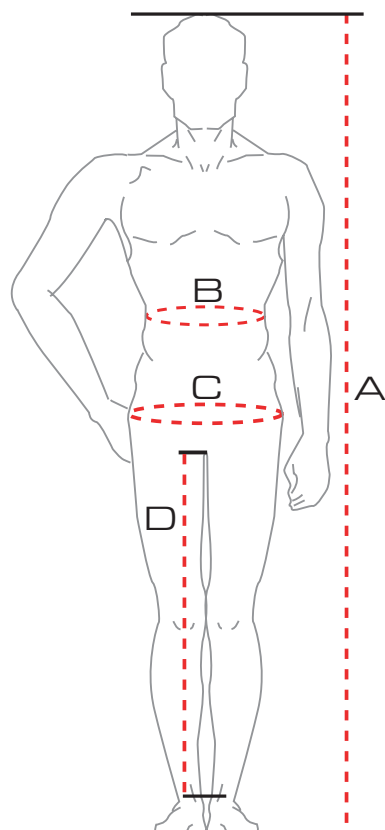

Tabella taglie pantaloni - Pants size chart

- Misure espresse in centimetri \ Measurements expressed in centimeters

- Le misure seguenti vanno prese sul corpo (non sui vestiti) \ the following measurements are to be taken on the body (not on the clothes)

- La misura "D" (interno gamba) va rilevata dal cavallo all'osso della caviglia, come indicato nel disegno \ The "D" measurement (inside leg) must be taken from the crotch to the ankle bone, as shown on the drawing

Uomo - Man

Size	A	B	C	D
44	162-170	74-78	90-94	66-70
46	165-173	78-82	94-98	68-72
48	168-176	82-86	98-102	70-74
50	171-179	86-90	102-106	72-76
52	173-181	90-94	106-110	73-77
54	176-184	94-98	110-114	75-79
56	179-187	98-102	114-118	76-80
58	181-189	102-106	118-122	77-81
60	183-191	106-110	122-126	78-82