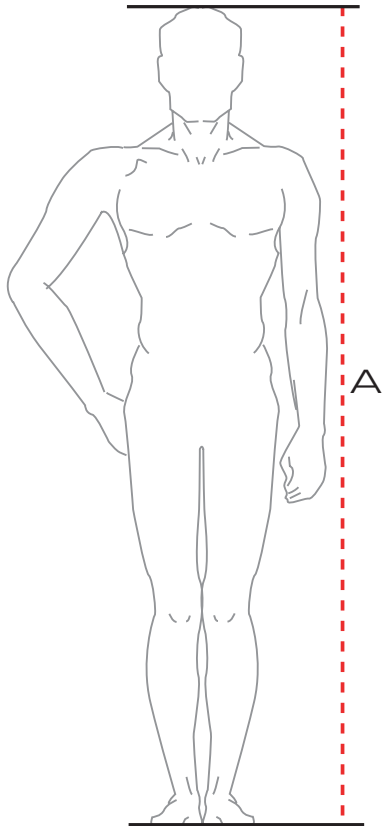

Uomo - Man

Size	A	B	C	D
44	162-170	74-78	90-94	66-70
46	165-173	78-82	94-98	68-72
48	168-176	82-86	98-102	70-74
50	171-179	86-90	102-106	72-76
52	173-181	90-94	106-110	73-77
54	176-184	94-98	110-114	75-79
56	179-187	98-102	114-118	76-80
58	181-189	102-106	118-122	77-81
60	183-191	106-110	122-126	78-82

Tabella taglie guanti - Gloves size chart

Misure espresse in centimetri - Measures expressed in centimeters

Uomo - Man

Size	Inch	A (cm)
XS	7.5	19.1
S	8	20.4
M	8.5	21.7
L	9	22.8
XL	9.5	24.2
XXL	10	25.5
3XL	10.5	26.7

Donna - Lady

Size	Inch	A (cm)
XS	7	17.9
S	7.5	19.1
M	8	20.4
L	8.5	21.7
XL	9	22.8

Tabella taglie protezioni schiena - Back-protectors size chart

Misure espresse in centimetri - Measurements expressed in centimeters

Uomo - Man

Size

A

Fino a / Up to

S	155 cm
M	175 cm
L	194 cm

Donna - Lady

Size

A