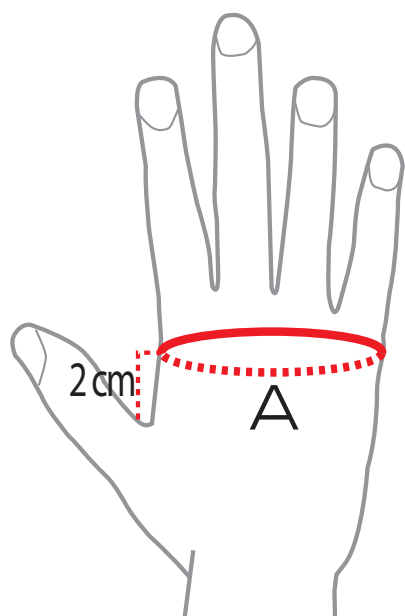

Donna - Lady

Size	A	B	C	D	E	F
40	150-180	76-82	60-66	88-94	52-55	65-69
42	150-180	80-86	64-70	92-98	54-57	67-71
44	150-180	84-90	68-74	96-102	56-59	69-73
46	150-180	88-94	72-78	100-106	58-61	71-75
48	150-180	92-98	76-82	104-110	60-63	73-77
50	150-180	96-102	80-86	108-114	62-65	75-79
52	150-180	100-106	84-90	112-118	63-66	76-80

Tabella taglie guanti - Gloves size chart

Misure espresse in centimetri - Measures expressed in centimeters

Uomo - Man

Size	Inch	A (cm)
XS	7.5	19.1
S	8	20.4
M	8.5	21.7
L	9	22.8
XL	9.5	24.2
XXL	10	25.5
3XL	10.5	26.7

Donna - Lady

Size	Inch	A (cm)
XS	7	17.9
S	7.5	19.1
M	8	20.4
L	8.5	21.7
XL	9	22.8

Tabella taglie protezioni schiena - Back-protectors size chart

Misure espresse in centimetri - Measurements expressed in centimeters